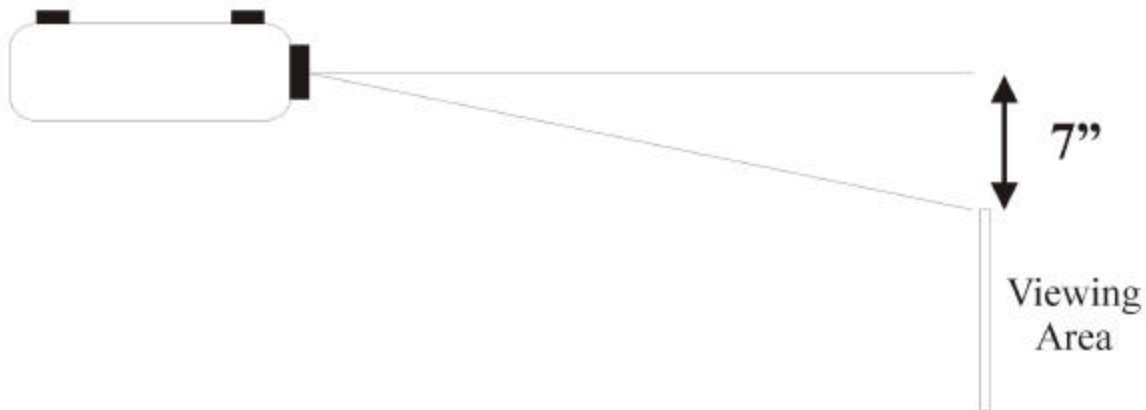

## Mounting Distance Chart

Screen width (inches)	Projection distance (lens to screen)	
	Minimum (X 1.62)	Maximum (X 1.97)
40	64.8	78.8
60	97.2	118.2
80	129.6	157.6
100	162	197
120	194.4	236.4
140	226.8	275.8

## Projector Offset (Without keystone adjustment)

For 4:3 100" Diagonal Screen - Ceiling mount (projector inverted)  
Using average mounting distance with no zoom, image is offset by 7 inches as shown.